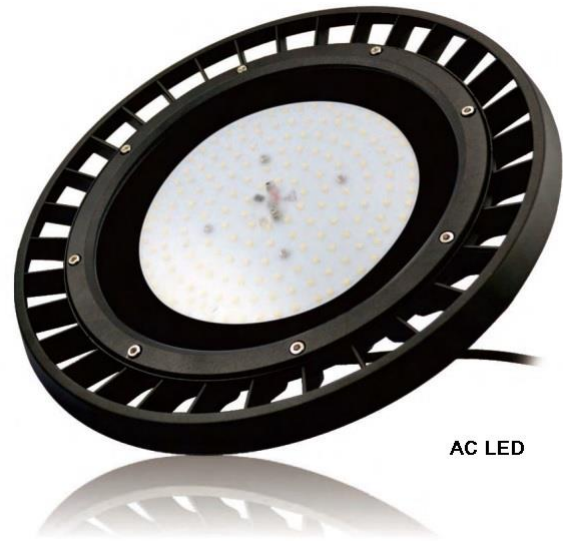

## AC UFO led

Material	Die-cast aluminum
LED	Philips 3030 SMD
Watt	200W(also 100/150/250W)
lm/w	150lm/w
Lumen	30000lm
Beam Angle	Forward 120°
Driver	Non
Work Voltage	AC90-270V 50/60Hz
CRI	85
CCT	3000, 4000K, 6000K
Certificate	CE+ RoHS
Lifetime	50,000 Hours
IP Rating	IP65