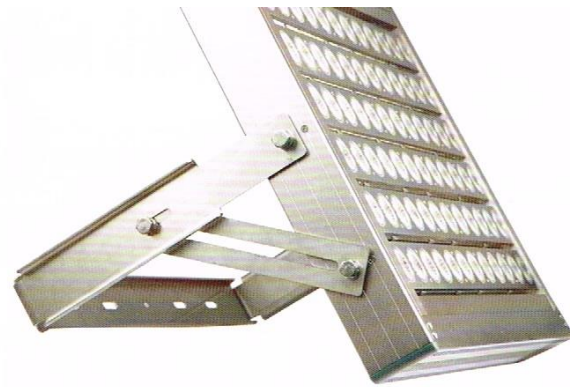

Stadium led

Material	Die-cast aluminum
LED	Original Cree
Watt	960W
lm/w	170lm/w
Lumen	163200lm
Beam Angle	Forward 15/25/60/90 or 120°
Driver	Meanwell
Work Voltage	AC100-240V 50/60Hz
CRI	85
CCT	3000, 4000K, 6000K
Certificate	CE+ RoHS
Lifetime	50,000 Hours
IP Rating	IP65